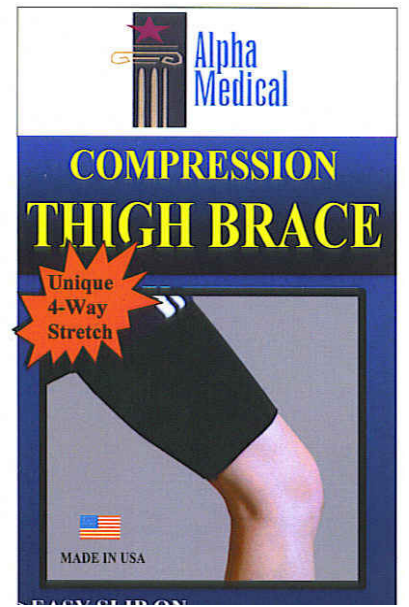

THIGH COMPRESSION

FEATURES

- Easy slip on.
- Soothing compression.
- Open patella.
- Latex Free.
- Unique 4-way stretch.

ITEM # TAN	ITEM # BLACK	MEASURE 5.5" ABOVE KNEE
220T-S	220B-S	16" TO 17"
220T-M	220B-M	17" TO 18"
220T-L	220B-L	18" TO 19.25"
220T-XL	220B-XL	19.25" TO 20.5"