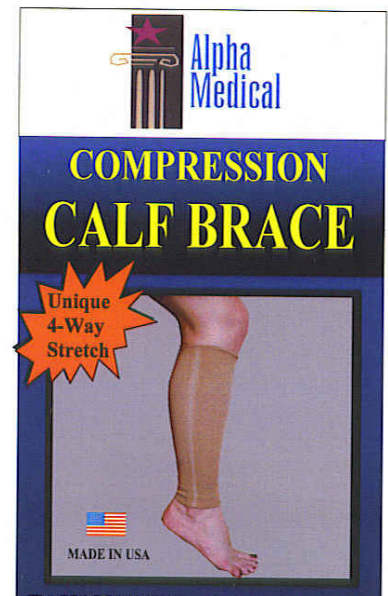

CALF COMPRESSION

FEATURES

- Easy slip on.
- Soothing compression.
- Open patella.
- Latex Free.
- Unique 4-way stretch.

ITEM # TAN	ITEM # BLACK	MEASURE 4.5" BELOW KNEE
230T-S	230B-S	11" TO 12"
230T-M	230B-M	11.5" TO 13.25"
230T-L	230B-L	13.25" TO 14.25"
230T-XL	230B-XL	14.25" TO 15.5"